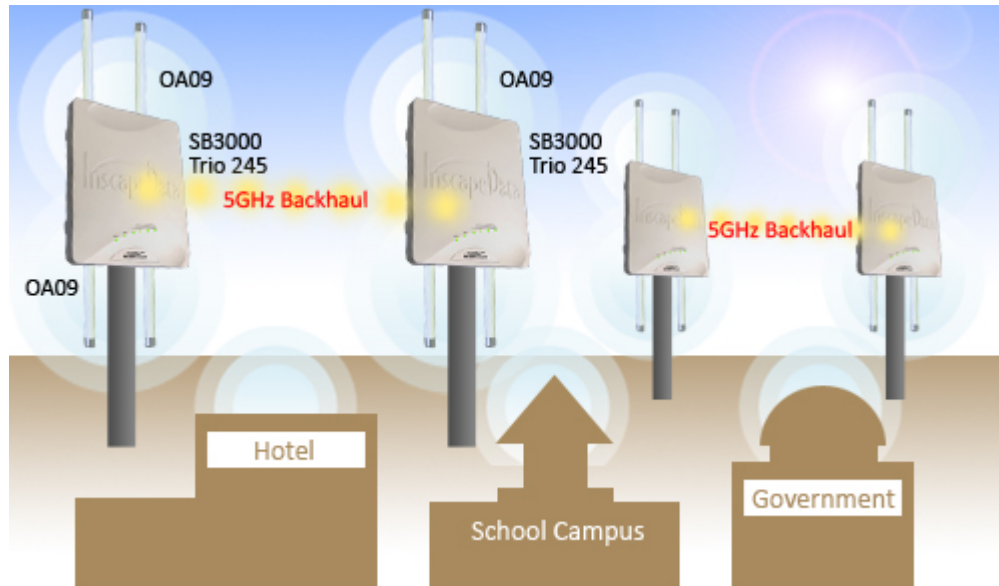

AIRETHER™ SB3000 TRIO APPLICATION NOTE

System Reference Diagram

The SB3000 Trio is known for its three 2x2 MIMO radio paired with MIMO antennas to triple the amount of access capability to 900 mbps compared to the SB3000 Solo or its flexibility to configure each radio to backhaul or access point. Typical deployment looks like the following: